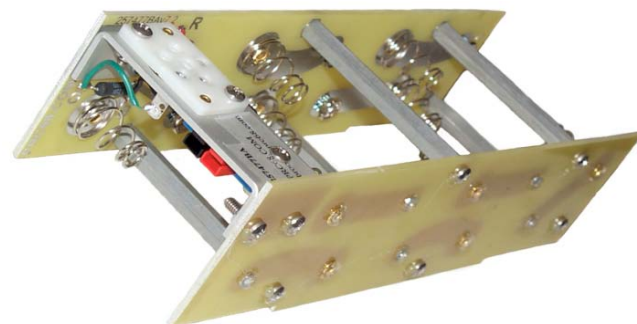

**5BA**

Replaces BA-1574 & BA-5374 in SDU-5/E

Needs:  
two CR123 Photo Bat.

**TWA2** Tape Whip Adapter

5/16-24 Female on top accepts AB-591 base + AT-271 ant.

3/8-24 Male fits ham & CB bases

**68BA** Replaces BA-5588 or BB-388 on PRC-68(), -126, -128, -136, PSR-2, M23 Mortar Bal. Comp.  
Needs: two or four 9V or ten or twelve AA Batt

**68AA** Fits PRC-68(), -126, -128, -136, TS-3354, TS-3951, PRM-34. Has built-in DC return. Replaces p/n 914598-801 that has no DC return.

**90BAv2** Replaces BA-1568. Use on PRC-90(), -103, -106, -125 Survival Radios.  
Use: four CR123 Photo batt.

**90BAv3** Like the 90BAv2 except has threads for radio battery compartment cap.

**257477BA** For: PRC-25, -77 or any CY-2562/PRC-25 battery box application. Needs ten "D" bat

**257477BA-PP** Power Pole Option for 257477BA

**5800BA** Replaces BA-5800 in PSN-11 (PLGR) PSG-7, CP-1995 equiv of NSN 6160-01-385-4358 uses: eight AA batt

**PP-CLS**

Power Pole to Cigarette Lighter Socket

use with 257477-PP or your Power Pole equip.