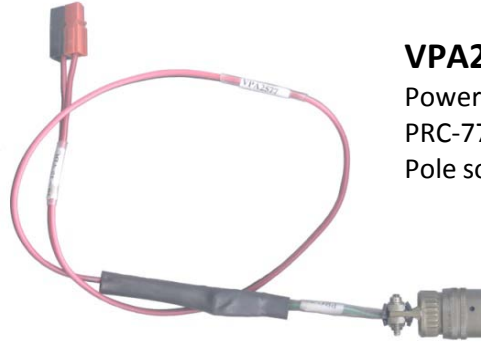

CLP-77
Cigarette Lighter Plug to PRC-77 Cable.

does NOT work with PRC-25

VPA2577
Powers PRC-25 or PRC-77 needs Power Pole source