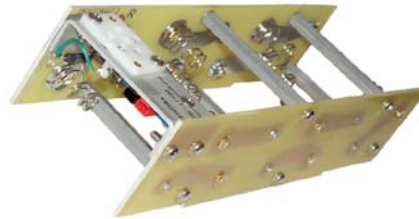

**5BA**

Replaces BA-1574 &
BA-5374 in SDU-5/E

Needs:
two CR123 Photo Bat.

**TWA2** Tape Whip Adapter

5/16-24 Female on top accepts
AB-591 base + AT-271 ant.

3/8-24 Male fits ham & CB bases

68BA Replaces BA-5588 or BB-388 on PRC-68(),
-126, -128, -136, PSR-2, M23 Mortar Bal. Comp.
Needs: two or four 9V or ten or twelve AA Batt

68AA Fits PRC-68(), -126, -128,
-136, TS-3354, TS-3951, PRM-34.
Has built-in DC return. Replaces
p/n 914598-801 that has no DC
return.

45VS Holds 5 each 9 Volt batteries in series.
45 Volts.

90BAv3 Like the 90BAv2 except has threads for
radio battery compartment cap.

257477BA For: PRC-25, -77 or any CY-2562/PRC-
43-45 battery box application. Needs ten "D" batt

257477BA-PP Power Pole Option for 257477BA

5800BA Replaces BA-5800 in PSN-11 (PLGR) PSG-
7, CP-1995 equiv of NSN 6160-01-385-4358
uses: eight AA batt

**PP-CLS**

Power Pole to Cigarette
Lighter Socket

use with 257477-PP or
your Power Pole equip.

5590BA Replaces BA-
5590/U, BB-390, BB-490, BB-
590, BA-7590, BA-5390, BB-
2590
uses: Optional 20 AA batt
holder or user supplied (Sub-C)
battery pack or Pwr Supply as
batt eliminator